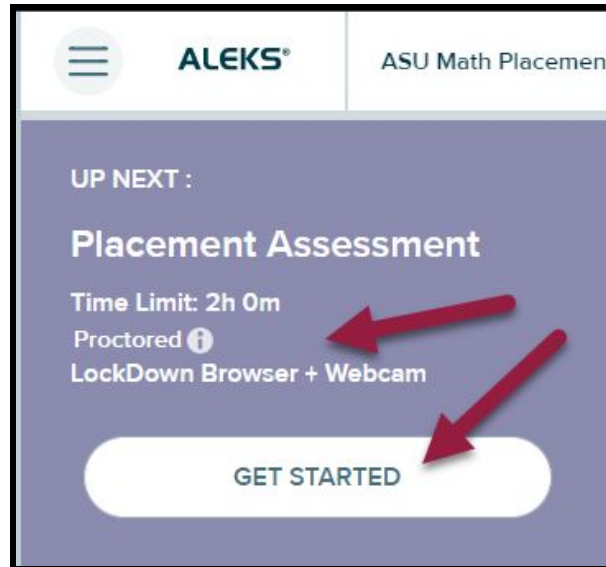

You'll see the word "Proctored". This means you will need to use a special app to take the test.

Click "Get Started".