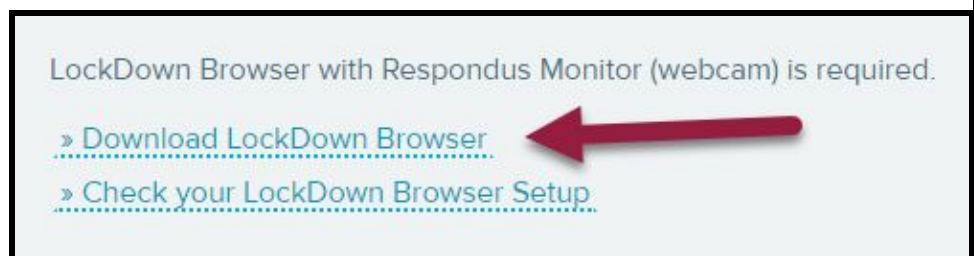

Next, you'll need to download Respondus Lockdown Browser.